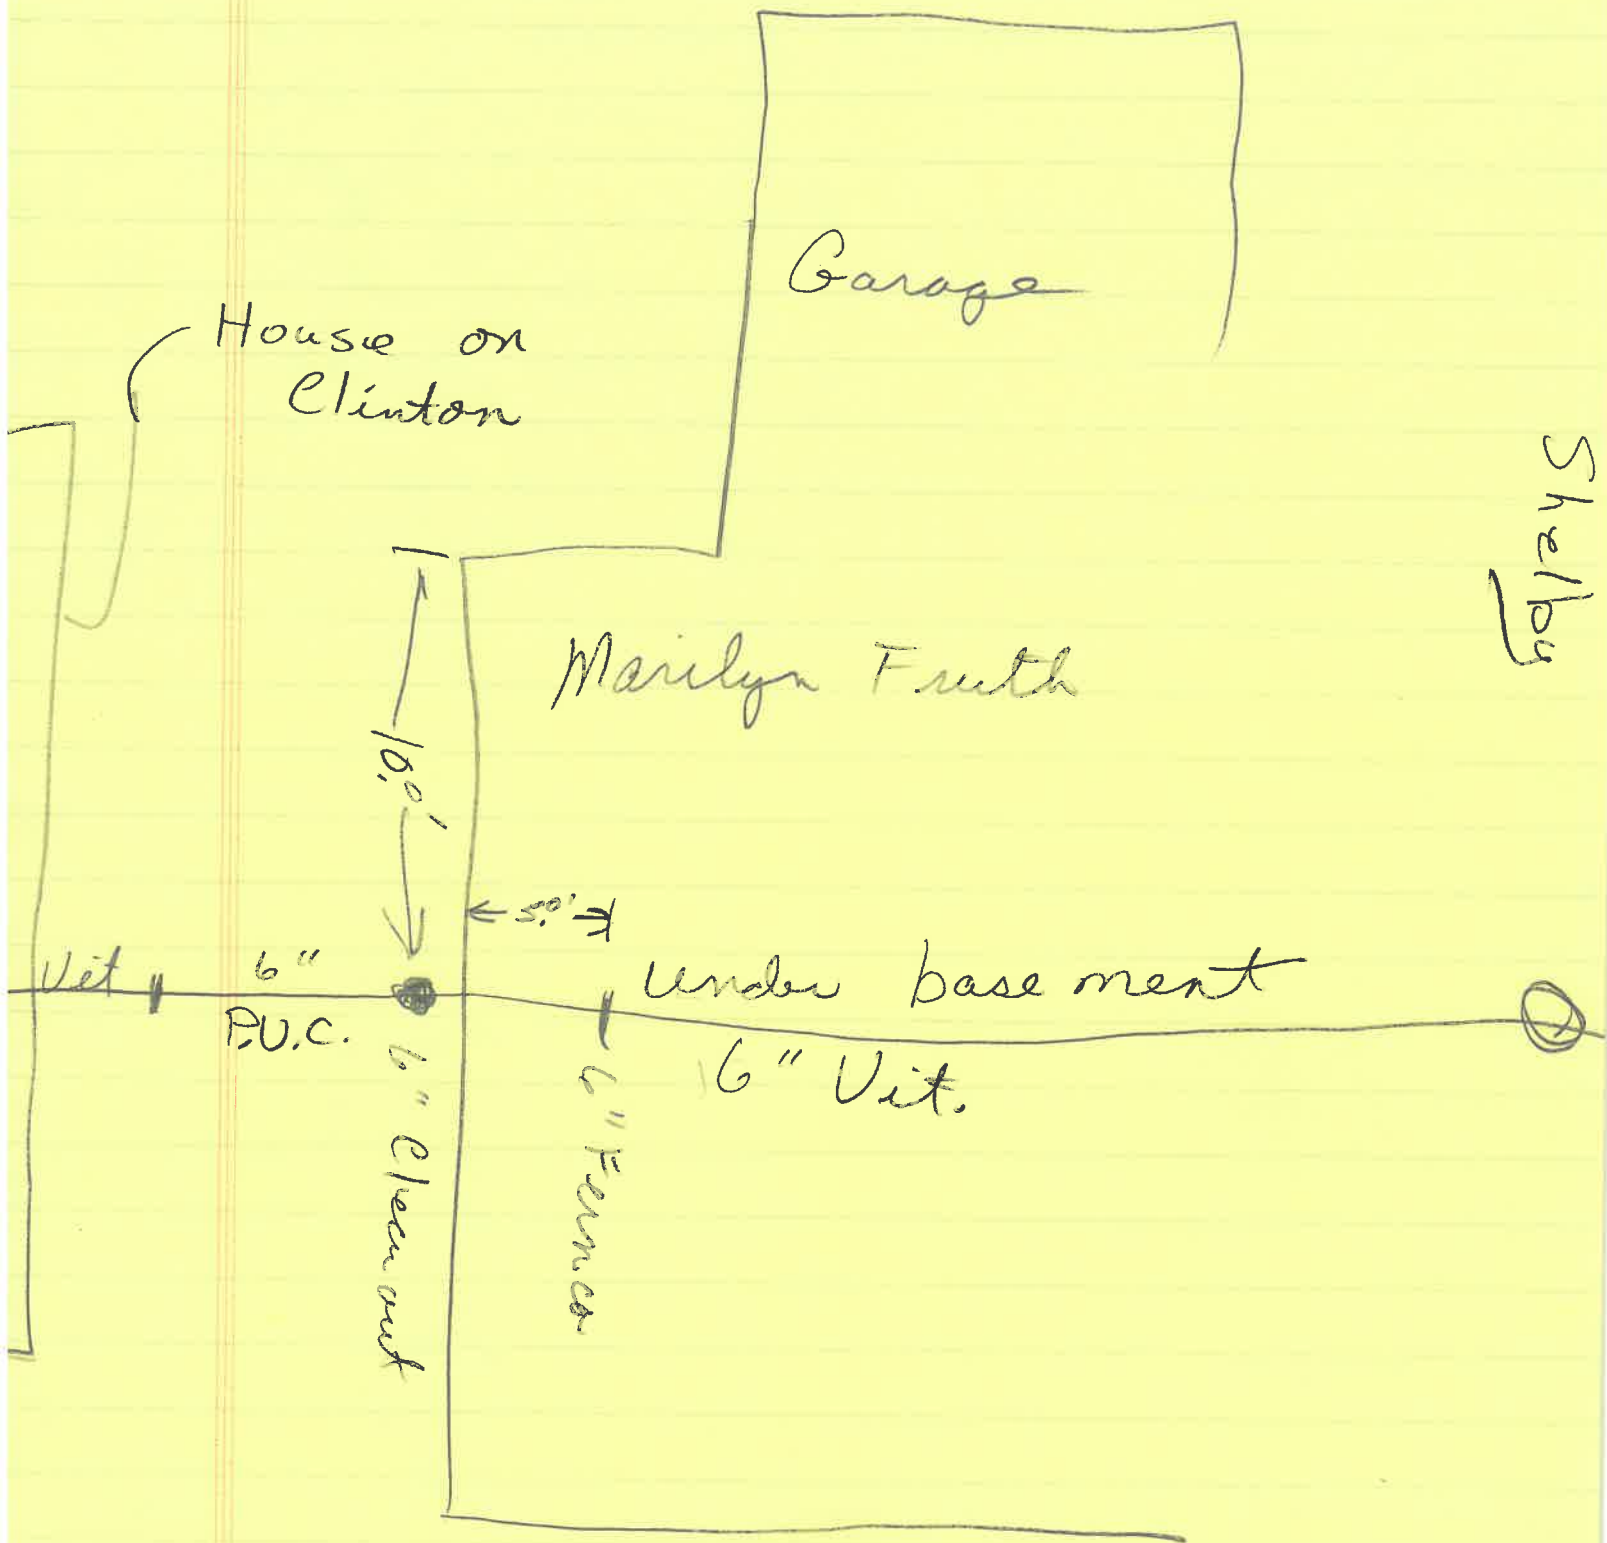

CLINTON ST

SHELBY ST

House on Clinton

Garage

Shelby

Marilyn Fruth

10'0"

4'0"

Under basement

6" P.U.C.

6" Clear out

6" Fence

6" Vit.

Vit

⊙