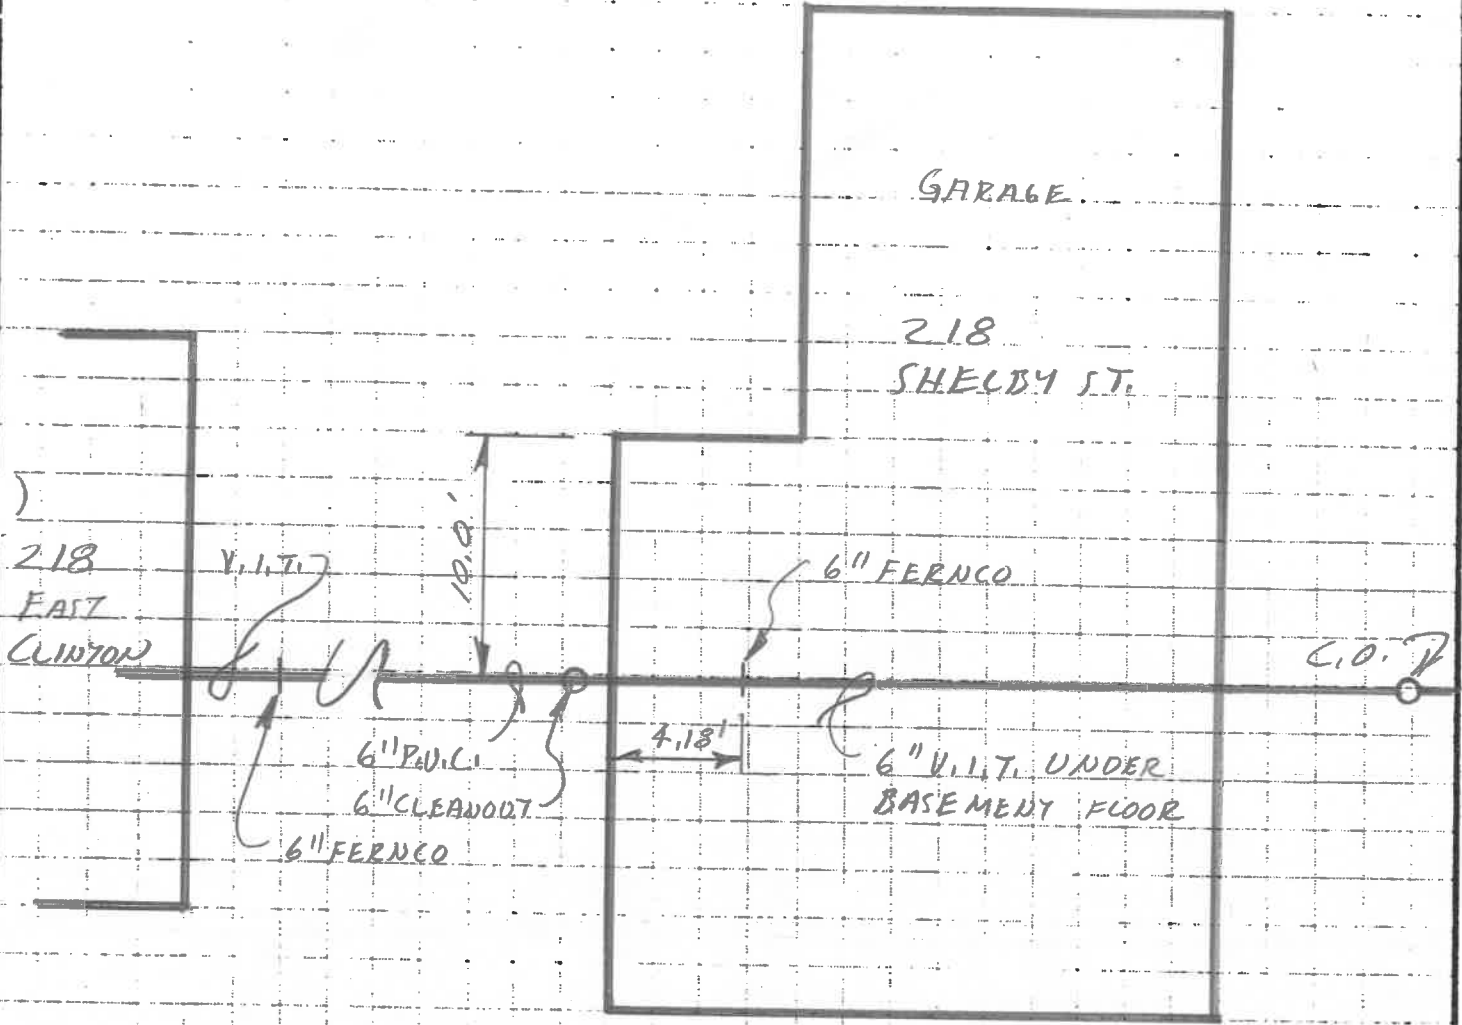

CLINTON ST

SHELBY ST

House on Clinton

Garage

Shelby

Marilyn Fruth

10'0"

4'0"

Under basement

6" P.U.C.

6" Clear out

6" Fence

6" Vit.

Vit

⊙